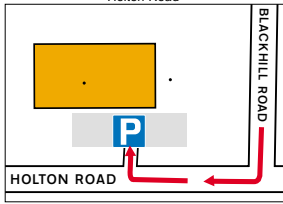

Westwind Air Bearings

Holton Road, Holton Heath,
Poole, Dorset BH16 6LN

Tel: 01202 627200 Fax: 01202 627202

Public Transport

By Rail,
Poole Station - 10 minutes drive.

By Air,
Hurn Airport - 30 minutes drive.
Heathrow Airport - 2 hours drive.
Gatwick Airport - 2½ hours drive.
Southampton Airport - 45 minutes drive.

SECTION DETAIL: Westwind Air Bearings
Holton Road

© 1997 - 2001 Give Way Ltd
Custom Designed Location Maps (UK). FREEPHONE: 0800 019 0027.