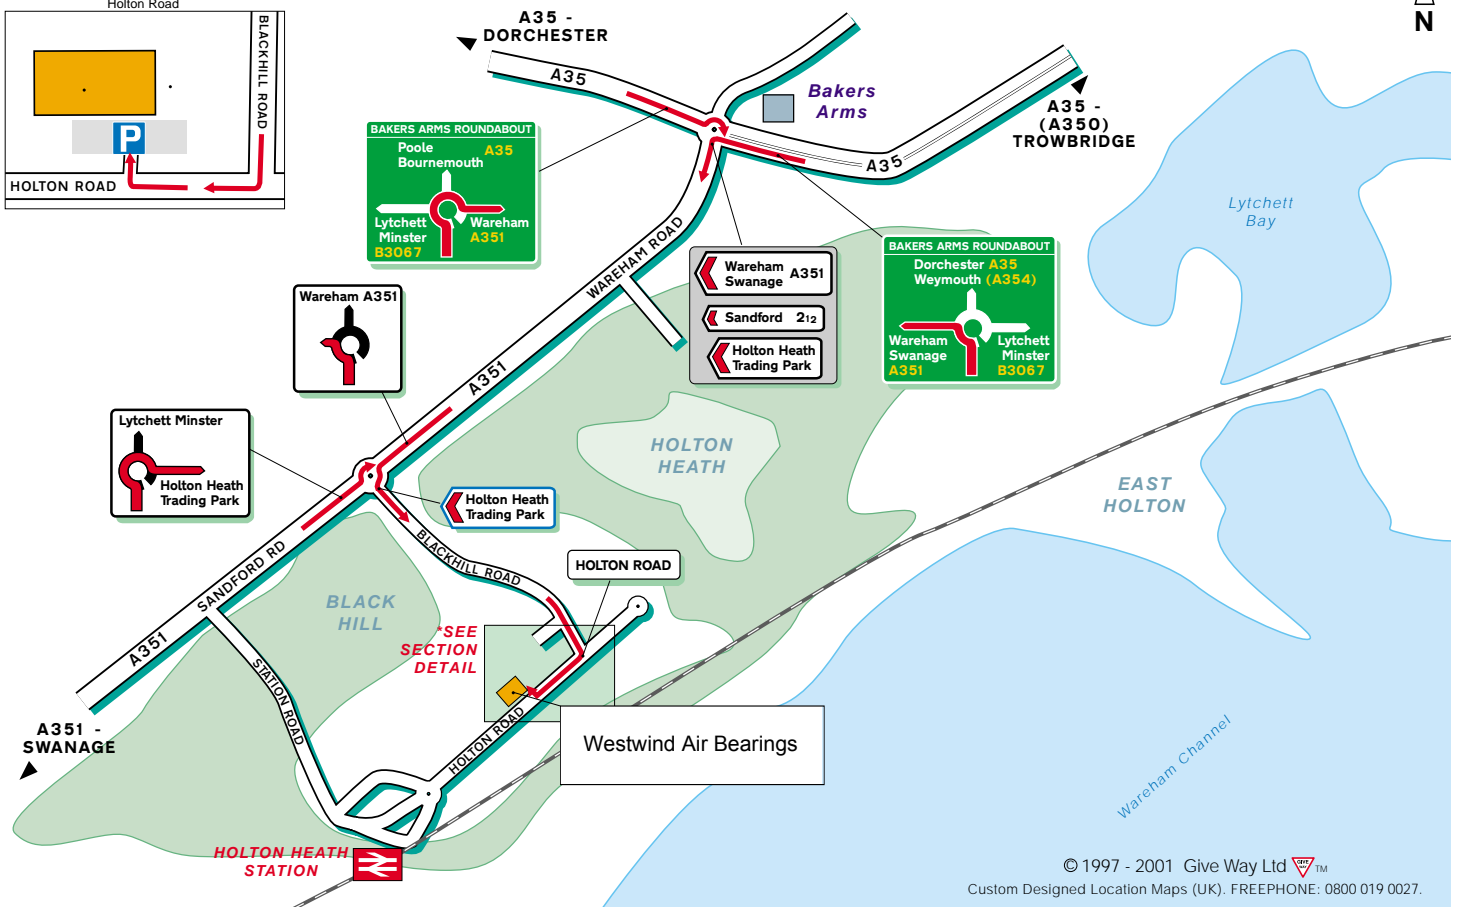

Westwind Air Bearings

Holton Road, Holton Heath,
Poole, Dorset BH16 6LN

Tel: 01202 627200 Fax: 01202 627202

Public Transport

By Rail,
Poole Station - 10 minutes drive.

By Air,
Hurn Airport - 30 minutes drive.
Heathrow Airport - 2 hours drive.
Gatwick Airport - 2½ hours drive.
Southampton Airport - 45 minutes drive.

SECTION DETAIL: Westwind Air Bearings
Holton Road

© 1997 - 2001 Give Way Ltd
Custom Designed Location Maps (UK). FREEPHONE: 0800 019 0027.